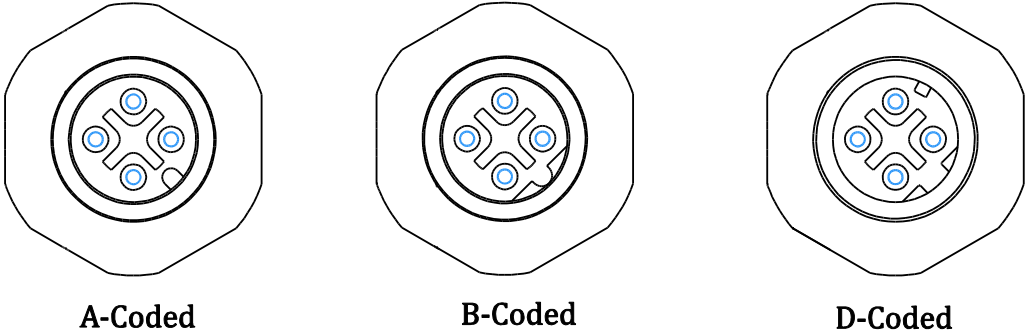

附录 M12 connector M12 连接器

M12 connector with straight head M12 连接器带直头

M12 connector with elbow head M12 连接器带弯头

M12 connector order code				
M12	-AMS	-4	-A	H
	connector type	pin number	cable type	cable length
			A: 0.25mm ²	A: 200mm
			B: 0.34mm ²	B: 300mm
			C: 0.5mm ²	C: 500mm
			D: 0.75mm ²	D: 1000mm
			E: 0.5mm ² G	E: 1500mm
			F: 0.75mm ² G	F: 2000mm
				G: 3000mm
				H: 4000mm
				K: 5000mm
				L: 7500mm
				M: 10000mm
				N: 15000mm

M12 connector types				
	Male		Female	
	Straight	Elbow	Straight	Elbow
A-Coded	AMS	AME	AFS	AFE
B-Coded	BMS	BME	BFS	BFE